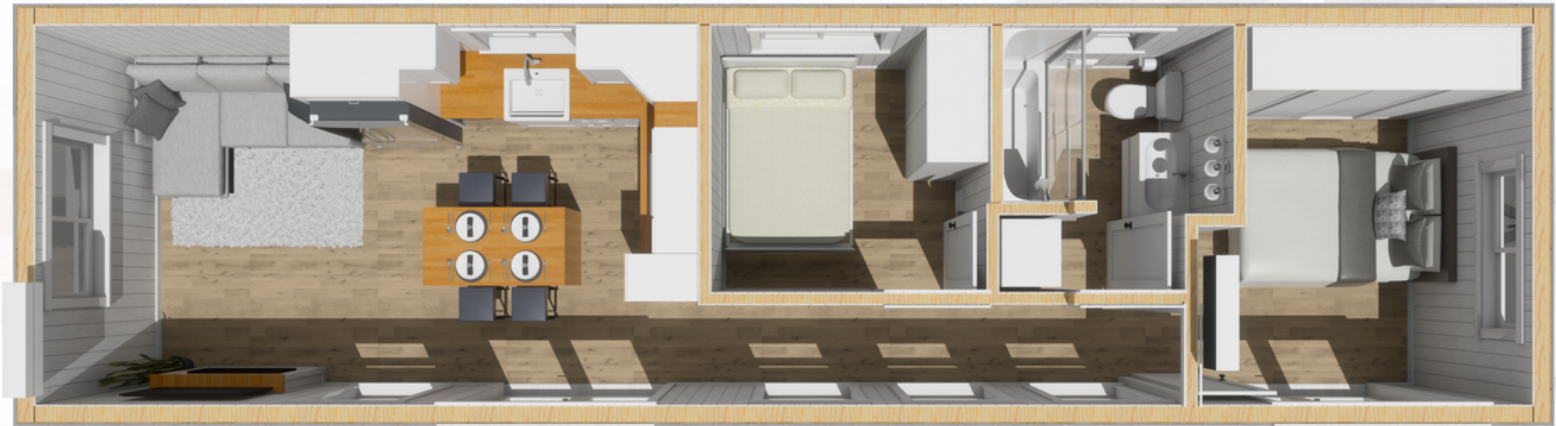

528 SQ.FT
Total size per unit

44' L x 12" W x 13'6" H
44 FT. Chassis

Intertek
Certified CSA Z241

Introducing the **Blakely Park Model** - the ultimate tiny home that perfectly blends luxury and practicality. With its sleek design and premium features, this tiny home offers everything you need to enjoy a comfortable and adventurous lifestyle on the go. With a **fully equipped kitchen, including appliances and cabinets**, you'll have everything you need to cook up delicious meals while on the road. Plus, the spacious living area and cozy sleeping provide ample space for relaxation and rest. So whether you're exploring the great outdoors or simply want to be close to your favorite city or family member, our tiny home is the perfect solution for those who crave adventure and comfort.

FLOOR PLAN

Total Size: 528 SQ. FT
44' L x 12" W x 13'6" H

ELEVATION VIEW (LHS AND RHS)

BLAKELY EDITION PARK MODEL

INTERIOR

Kitchen

Kitchen

Master Bedroom

MINT
TINY HOUSE COMPANY

EXTERIOR

LP Board & Batten
(Base Model)

Metal (optional)
color choice available

BLAKELY EDITION PARK MODEL

Standard Features

- ✓ Exterior Siding: Painted LP Board and Batten Siding
- ✓ Interior Siding: Vertical Wood Panelling
- ✓ Metal Roof: Duraclad Metal Roof
- ✓ Stainless Electric Fridge (36" / 22.1 cu.ft.)
- ✓ Full depth kitchen cabinets with soft closing doors/drawers
- ✓ Kitchen: Plenty of wall cabinets
- ✓ Single Ceramic Apron Front Kitchen Sink
- ✓ Built in microwave hood fan
- ✓ Electric hot water
- ✓ Butcher Block Veneer countertops