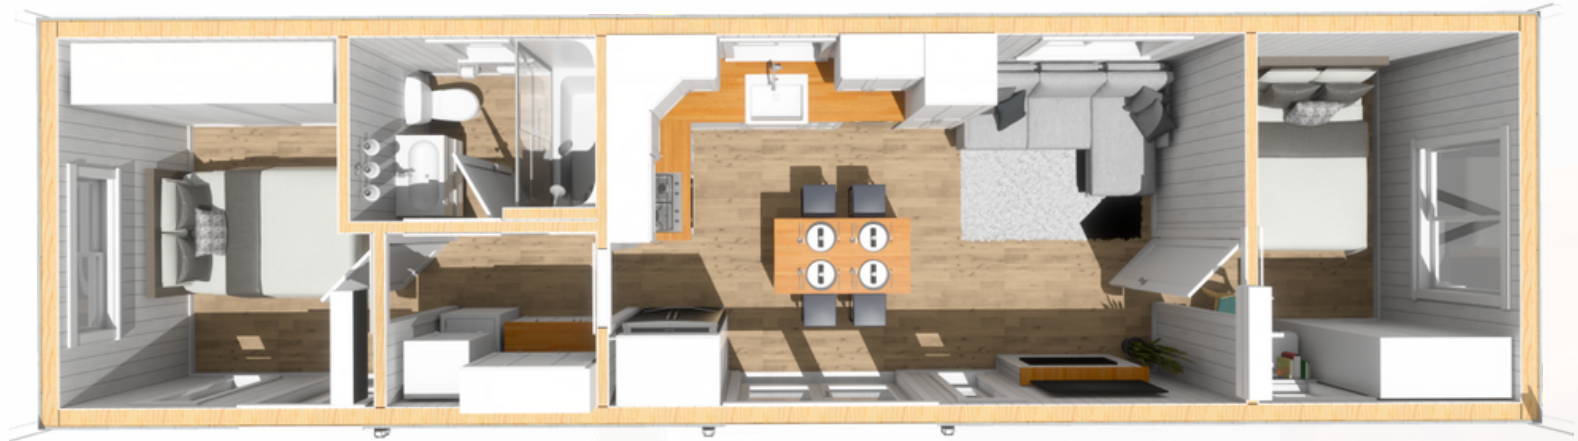

FLOOR PLAN

Total Size: 528 SQ. FT
44' L x 12" W x 13'6" H