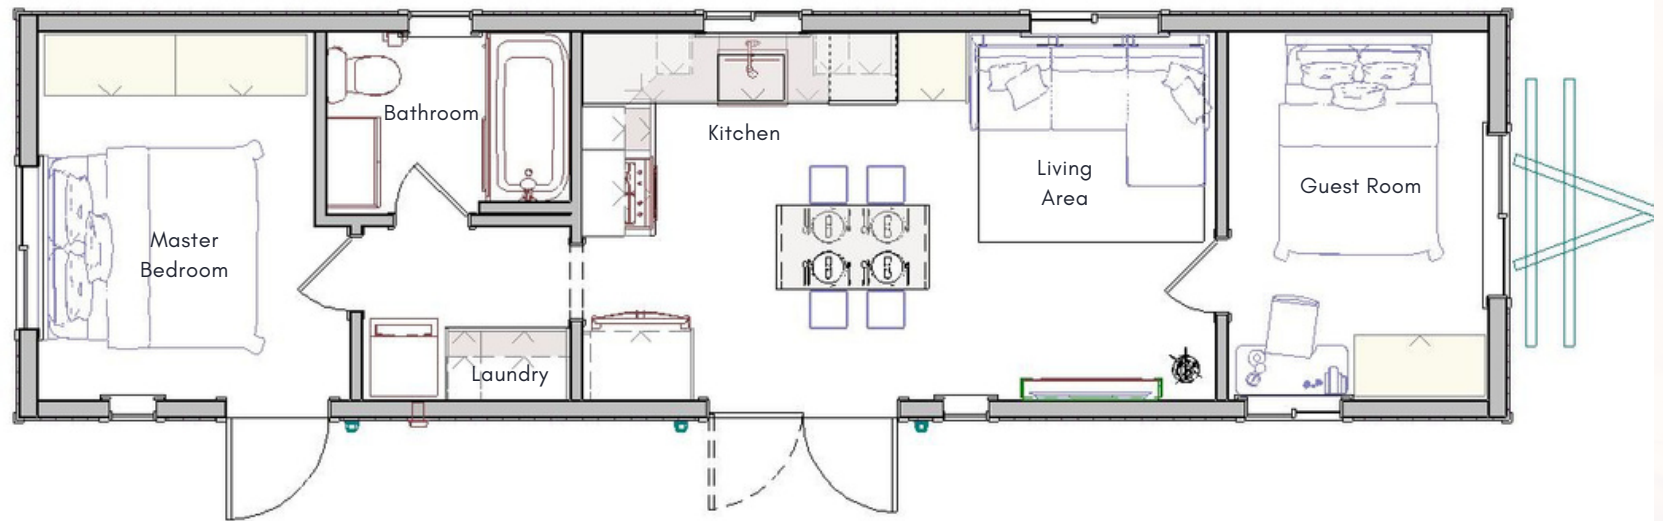

# PARK MODEL: ORCA

**4-6 PEOPLE**  
Sleeping Capacity

**528 SQ.FT**  
Total size per unit

**44' L x 12" W x 13'6" H**  
44 FT. Chassis

**Intertek**  
Certified CSA Z241

Step inside and be greeted by the spacious and open living area, complete with a full-size kitchen, comfortable seating area, and plenty of storage. With its airy and light-filled design, this tiny home will make you forget that you're living in a compact space.

# FLOOR PLAN

**Total Size: 528 SQ. FT**  
44' L x 12" W x 13'6" H