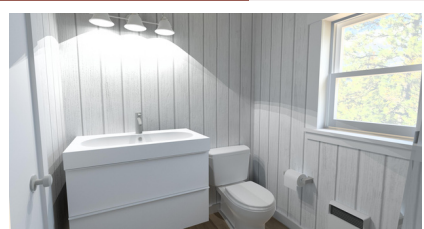

MINT

TINY HOUSE COMPANY

PARK MODEL ORCA

4-6 PEOPLE
Sleeping Capacity

528 SQ.FT
Total size per unit

44' L x 12" W x 13'6" H
44 FT. Deckover Trailer

Intertek
Certified CSA
Z241

SALE
PRICE

\$197,900
+ delivery fee

AVAILABLE OPTIONS:

<p>LIVING/ KITCHEN AREA</p> <ul style="list-style-type: none"> Sofa Kitchen Island (4 seats) Fireplace (electric) 65" Smart TV 	<p>\$1,650</p> <p>\$1,200</p> <p>\$1,200</p> <p>\$1,550</p>
<p>MAIN BEDROOM</p> <ul style="list-style-type: none"> Bed frame (King) Bed mattress (King) 	<p>\$1,100</p> <p>\$795</p>
<p>BEDROOM 2</p> <ul style="list-style-type: none"> Bedroom swivel chair Bed frame (Queen) Bed mattress (Queen) Desk 40" SMART TV 	<p>\$270</p> <p>\$940</p> <p>\$685</p> <p>\$320</p> <p>\$590</p>
<p>FLOORING</p> <ul style="list-style-type: none"> Upgrade to luxury vinyl Change ceiling to stained T+G Upgrade exterior siding to metal Prolok 16 Upgrade roof metal from Duraclad to prolok 16 Upgrade siding from Board & Batten to lap siding Upgrade windows to plygem black metal clad Add blinds (all manual) - windows only Propane furnace 	<p>\$3,200</p> <p>\$2,500</p> <p>\$5,400</p> <p>\$1,750</p> <p>\$1,500</p> <p>\$3,400</p> <p>\$3,500</p> <p>\$3,500</p>