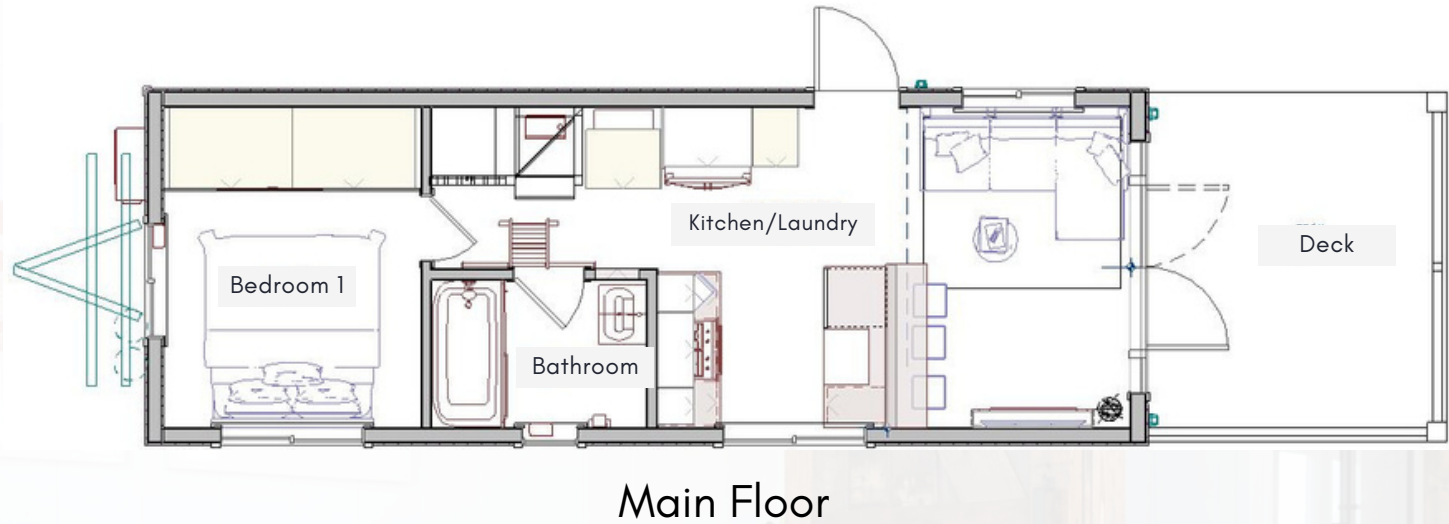

# PARK MODEL: WHIDBEY

**4-6 PEOPLE**  
Sleeping Capacity

**400 SQ.FT**  
Total size per unit

**33' L x 12" W**  
44' L x 12" W Chassis)

**1 LOFT**  
ANSI A119.5 Certified

Discover the awe-inspiring **Whidbey USA Park Model**, designed to captivate the US market. This extraordinary living space features a downstairs bedroom, a spacious sleeping loft with standing room, multiple closets, and a large main bedroom with ample storage. Indulge in the luxurious 60" shower/bathtub and enjoy the convenience of a well-equipped kitchen. Unwind in the living area with a sofa, coffee table, and TV connections. Step outside to a covered deck and optional side deck extension. ***Experience limitless luxury in the NEW Whidbey USA Park Model!***

# 2D FLOOR PLAN

**Total Size: 400 SQ. FT**  
33' L x 12" W (44' L x 12" W Chassis)