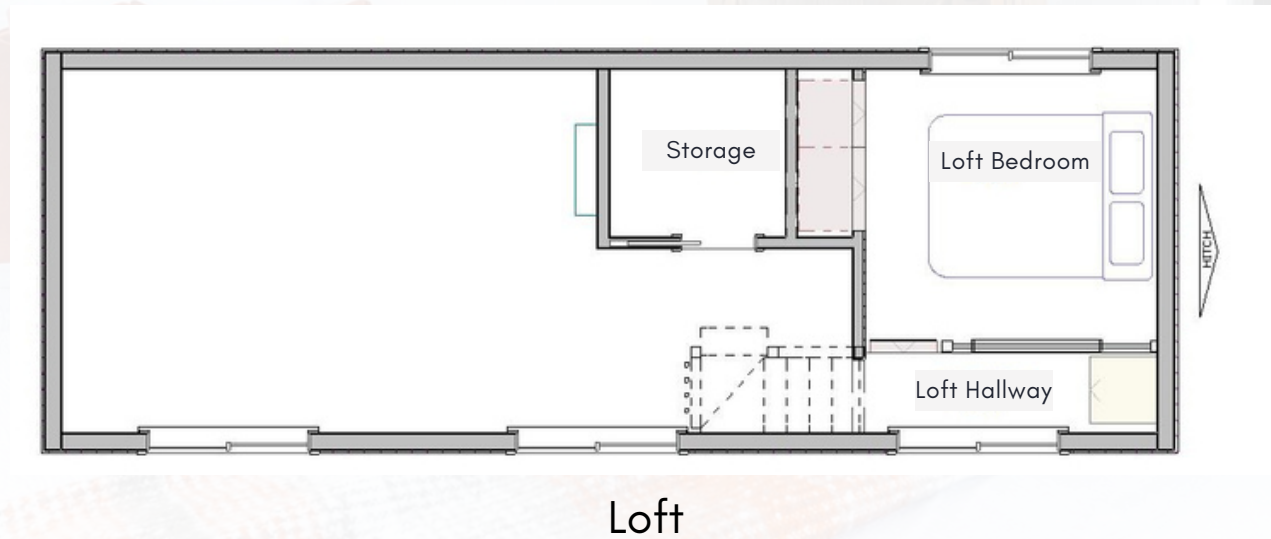

2D FLOOR PLAN

Total Size: 400 SQ. FT
33' L x 12" W (44' L x 12" W Chassis)