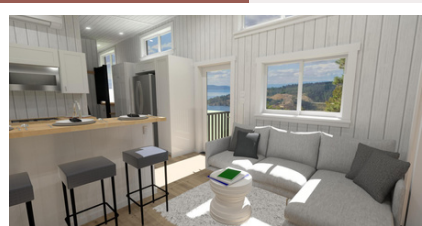

MINT

TINY HOUSE COMPANY

PARK MODEL WHIDBEY

4-6 PEOPLE
Sleeping Capacity

400 SQ.FT
Total size per unit

33' L x 12" W
44' L x 12" W Chassis)

ANSI A119.5
Certified

**SALE
PRICE**

\$225,000 CAD / \$171,000 USD

+ delivery fee

AVAILABLE OPTIONS:

LIVING/ KITCHEN AREA

L Sofa

\$1,650

Kitchen Island (3 seats)

\$860